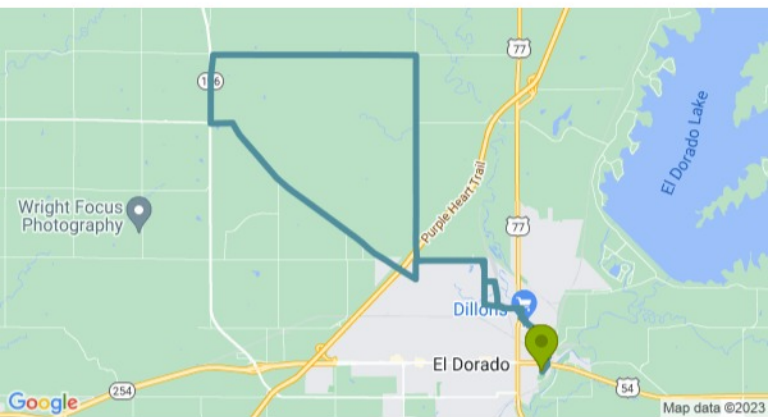

El Dorado, Kansas , United States

DISTANCE

19 mi

RIDE TYPE

Unpaved

Classic

Use Ride Spot's in-app scanner to scan the code and start riding, or save the ride for later!

ridespot.azurewebsites.net/rides/528058

peopleforbikes
RIDE SPOT

CUE SHEET**0 mi ROUTE START**

1.3 mi ➔ N Main St

2 mi ← W 10th Ave

6.8 mi ← NW 40th St

9.8 mi ↻ Make a U-turn

9.8 mi ➔ KS-196 E

11.1 mi ← NW Rocky Rd

11.1 mi ↻ Make a U-turn

14.6 mi ↱ Slight left

15 mi ➔ NW 10th St

15.2 mi ➔ Turn right

15.2 mi ↻ Make a U-turn

15.2 mi ➔ NW 10th St

16 mi ➔ N Topeka St

16.3 mi ← W 14th Ave

16.9 mi ← W 9th Ave

17.2 mi ➔ N Main St

17.4 mi ← Turn left

17.5 mi ← Turn left

18.4 mi ➔ Turn right

18.7 mi ROUTE FINISH